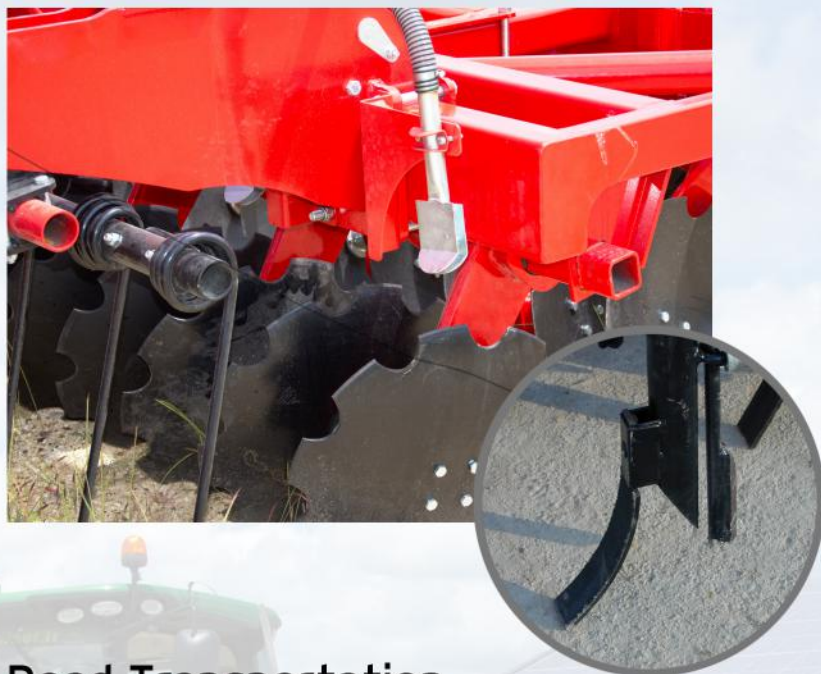

A great worker

The Combi-Crop is easy to use, set the working depth from your tractor and you're good to go.

It can be fitted with two rows of 12.5mm diameter harrow with rollers or 4 rows of 16mm without rollers will better suit heavy soils.

High quality powder coated paint will keep your chassis in great conditions for years.

Pressurized stainless steel tank (Optional)

Our range of pressurized tank can be either front mounted or fitted on the chassis from 150 to 3000L. They will allow you to seed or fertilize with your Combi-Crop. These hoppers are fitted with 600mm diameter lids for refill convenience. It also comes with sensors to warn you when the tank is almost empty.

Hydraulically powered turbine allows to broadcast fertilizer or drill seeds at high rates. Once your job is done you can easily empty the tank with hatches located under the metering units.

Our wide range of Hexa metering cylinders will allow you to drill any seed or solid fertilizer accurately (from 1 to 1000kg /ha).

Double Rollers

Never get your rollers stuck thanks to our auto cleaning double flexblade rolls.

We also offer a wide range of single rollers as the coil, felx-blade, tire-roller, flat roller and more.

Seeding possibilities