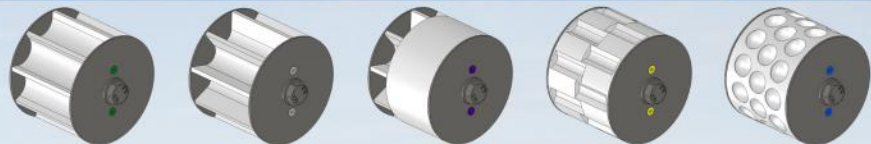

Combi-Crop XXL

Farm size increases so the Combi-Crop does !

Brand new heavy duty frame

This new frame gives to the combi-crop the ability to reach 14 meters width.

The Combi-Crop XXL is loaded with two rows of discs (up to 600mm diameter), two rows of tine harrows and single or double rollers. It will get your tillage work done properly and quickly.

A great worker

The Combi-Crop is easy to use, set the working depth from your tractor and you're good to go.

It can be fitted with two rows of 12.5mm diameter harrow with rollers or 4 rows of 16mm without rollers will better suit heavy soils.

High quality powder coated paint will keep your chassis in great conditions for years.

Pressurized stainless steel tank (Optional)

Our range of pressurized tank can be either front mounted or fitted on the chassis from 150 to 3000L. They will allow you to seed or fertilize with your Combi-Crop. These hoppers are fitted with 600mm diameter lids for refill convenience. It also comes with sensors to warn you when the tank is almost empty.

Hydraulically powered turbine allows to broadcast fertilizer or drill seeds at high rates. Once your job is done you can easily empty the tank with hatches located under the metering units.

Our wide range of Hexa metering cylinders will allow you to drill any seed or solid fertilizer accurately (from 1 to 1000kg /ha).